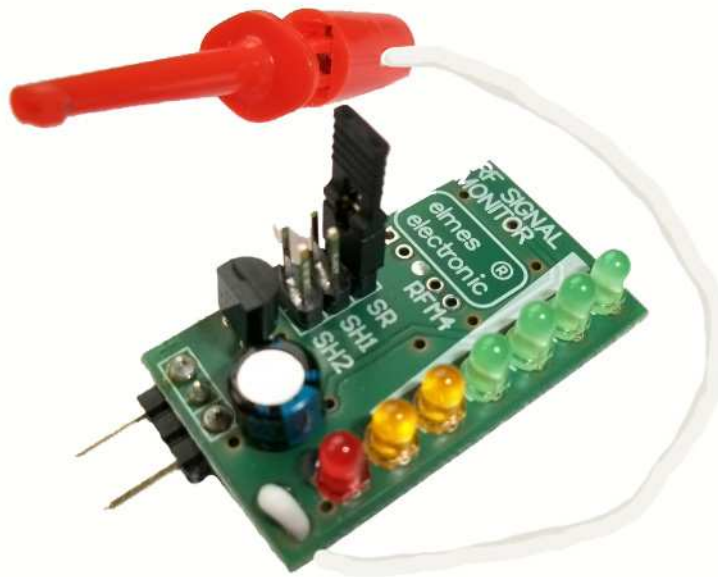

RADIO FREQUENCY SIGNAL LEVEL MONITOR

PRODUCT CODE: RFM4

Technical specification

- indication of radio signal level received by receiver
- compatible with most of Elmes Electronic receivers
- operating frequency: 433,92 MHz
- 7 LEDES scale for signal level evaluation
- dimensions (l/w) 30/25mm